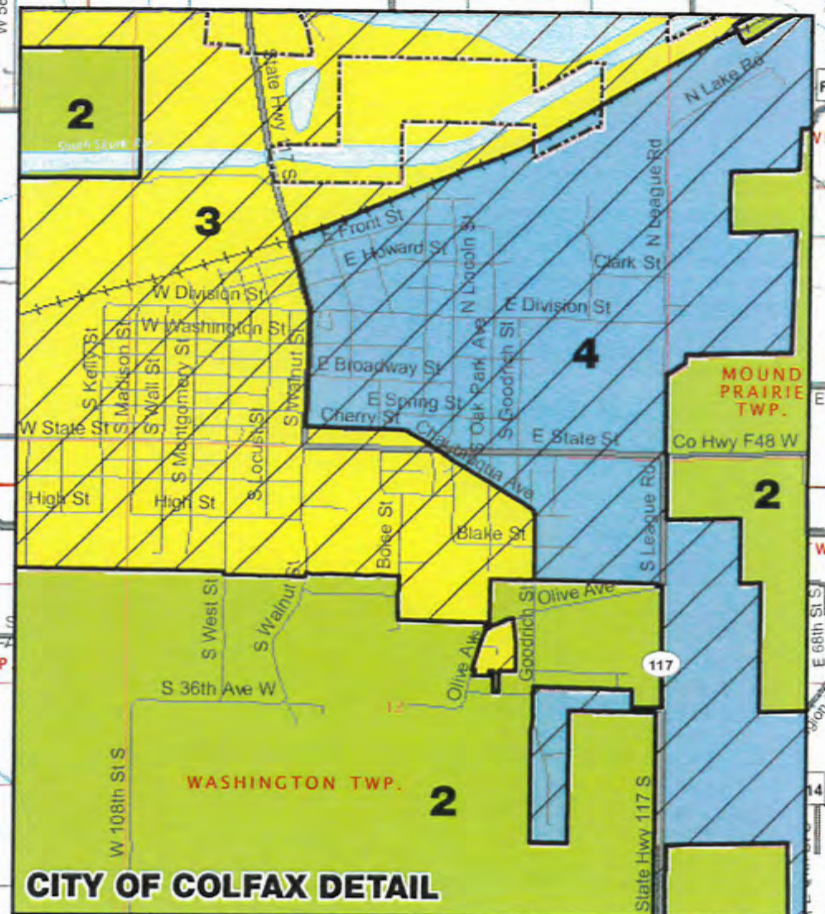

Director District 2020 Population

- 1: 1,123
- 2: 1,160
- 3: 1,136
- 4: 1,135

Total Population=4,554
 Ideal Director District=1,139
 Overall Plan Deviation=1.03
 Overall Population Dev.=37

Director District Plan Effective July 1, 2023 for **COLFAX-MINGO COMMUNITY SCHOOL DIST.**

Director District
 City
 Township
 County
 Section

CORNERSTONE
 SPATIAL CONSULTING
 Source: 2020 Decennial Census, P.L. 94-171 redistricting data
 Map Produced: 4/26/2023