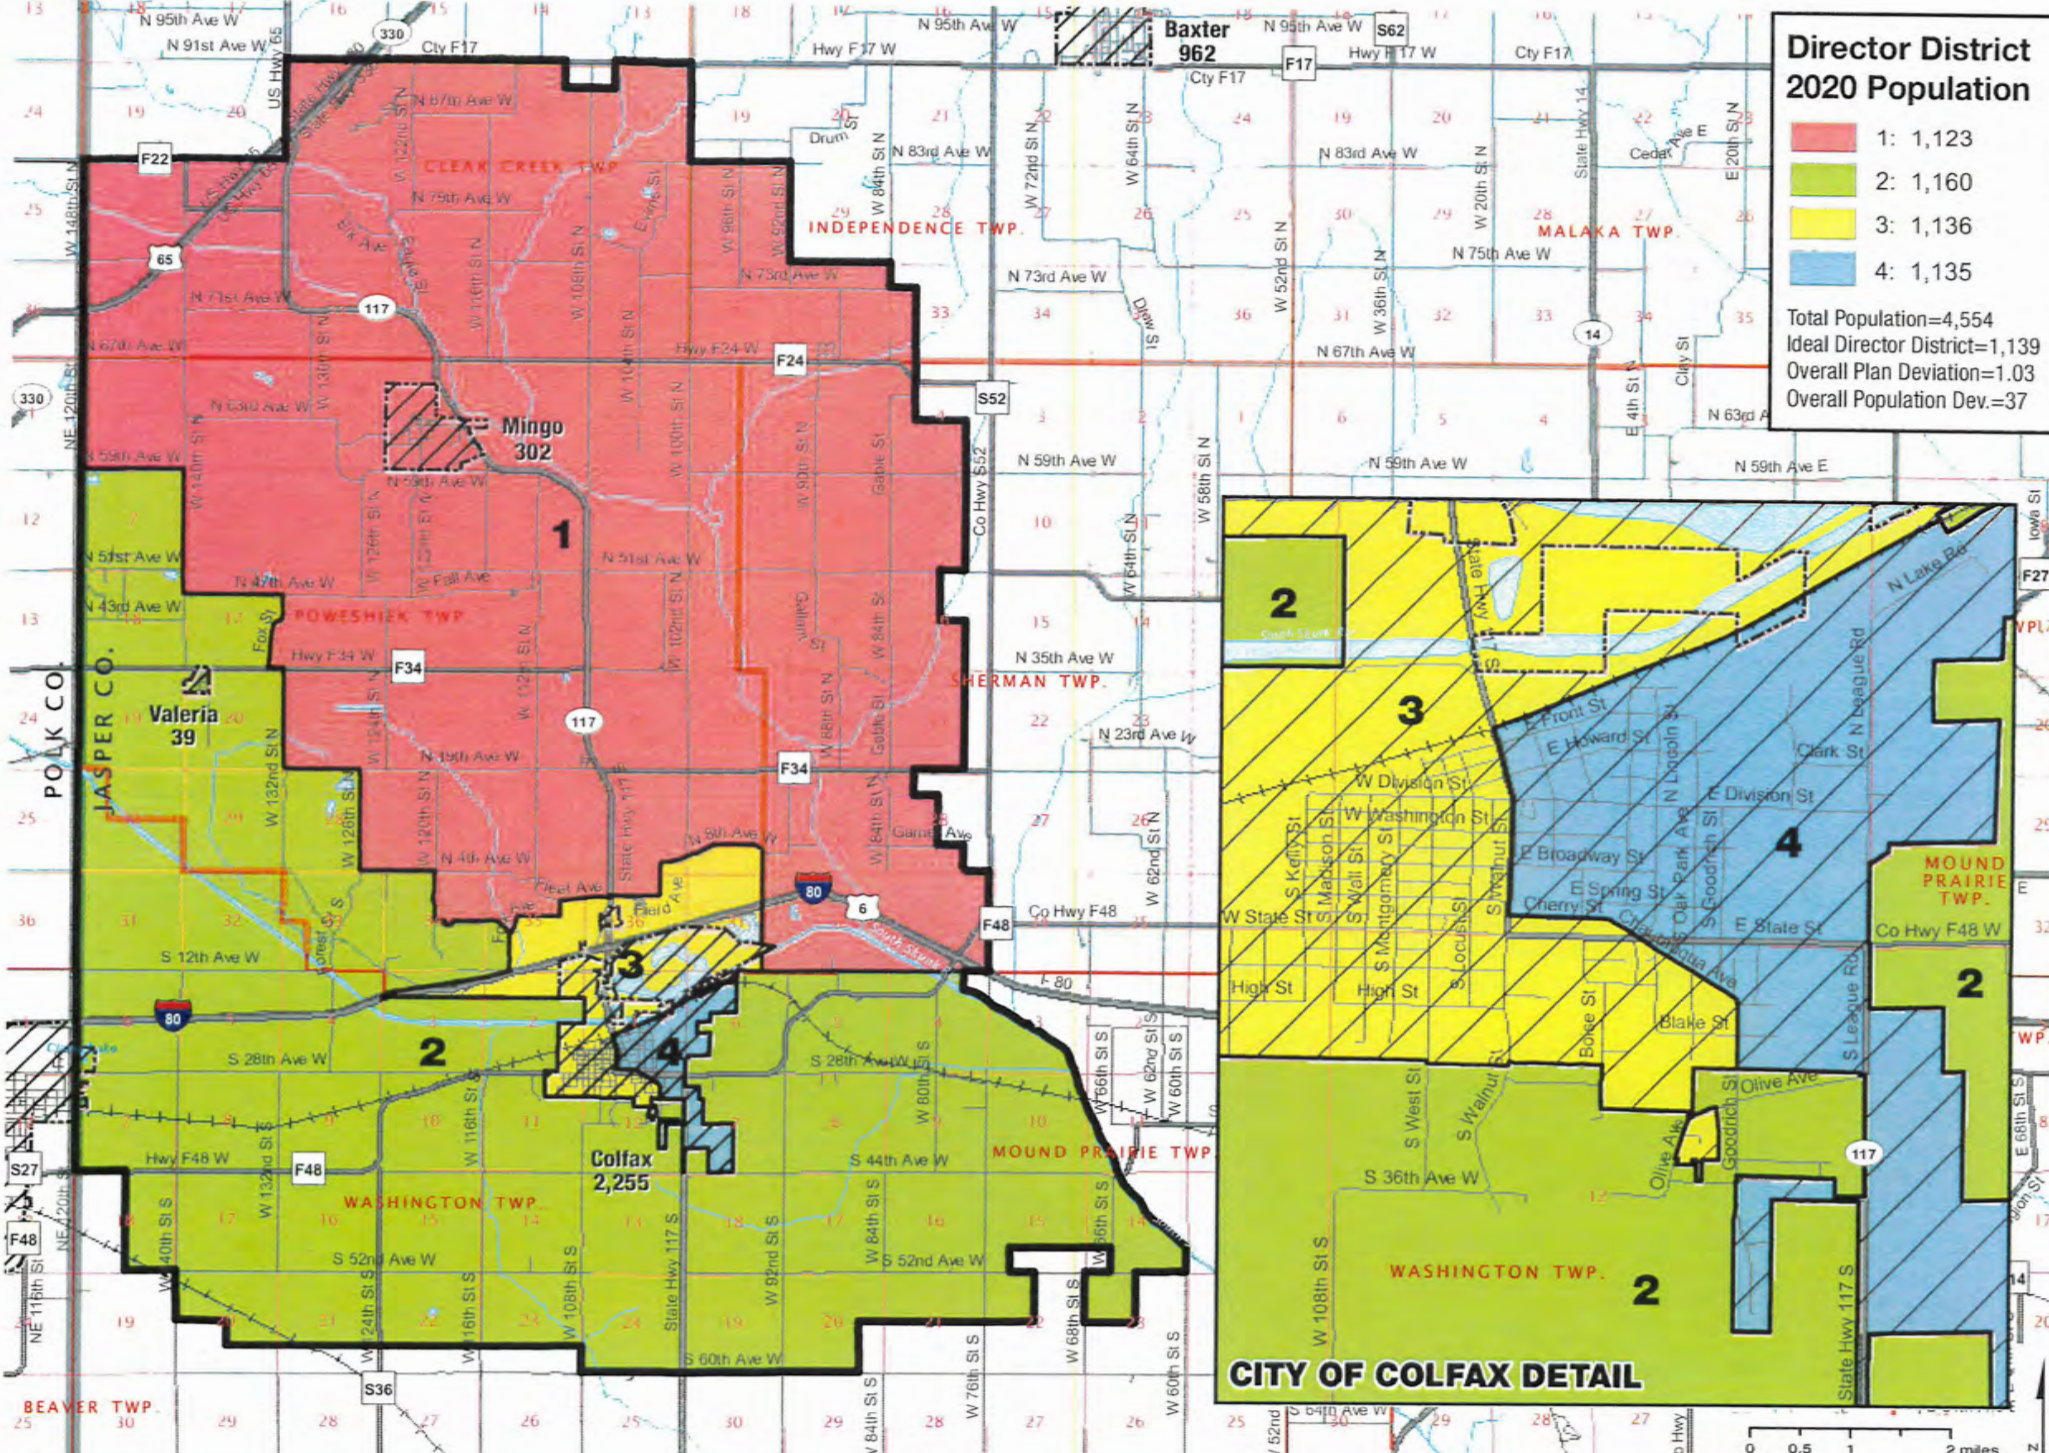

Director District 2020 Population

- 1: 1,123
- 2: 1,160
- 3: 1,136
- 4: 1,135

Total Population=4,554
 Ideal Director District=1,139
 Overall Plan Deviation=1.03
 Overall Population Dev.=37

Director District Plan Effective July 1, 2023 for **COLFAX-MINGO COMMUNITY SCHOOL DIST.**

Director District
 City
 Township
 County
 Section

CORNERSTONE
 SPATIAL CONSULTING
 Source: 2020 Decennial Census, P.L. 94-171 redistricting data
 Map Produced: 4/26/2023